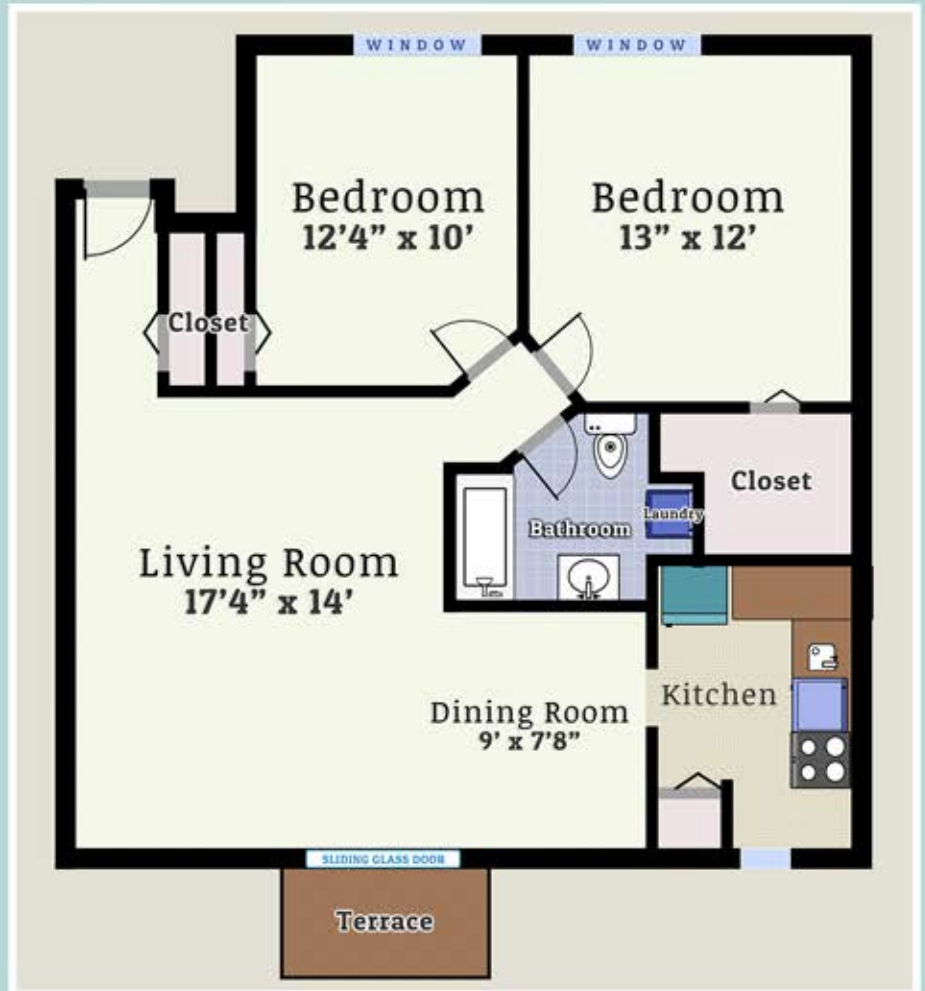

VALLEY HIGH AVAILABLE FLOOR PLANS

2 BEDROOM, 1ST FLOOR: **$1295/MONTH**

APARTMENT FEATURES

- Washer/Dryer in Every Home
- Private Entrances
- Central Air
- Modern Kitchens
- Exposed Beams
- Abundant Closet Space
- Digital Cable
- High Speed Internet

UTILITIES INCLUDED

- Gas
- Water
- Heat

CABLE (HOTWIRE)

$49.00 Each Month
Includes 70 Channels &
6 Premium HBO Channels

INTERNET (HOTWIRE)

$34.99 Each Month

PET FEES

Cat Fee: $150 (Non-Refundable)
$15 Extra Per Month

Prices are subject to change

VALLEY HIGH APARTMENTS

7950 HENRY AVE #32A PHILADELPHIA, PA 19128

PHONE: 215-482-8999 EMAIL: VALLEYHIGH@UCHWEB.COM

Valley High

SummitPhilly.com