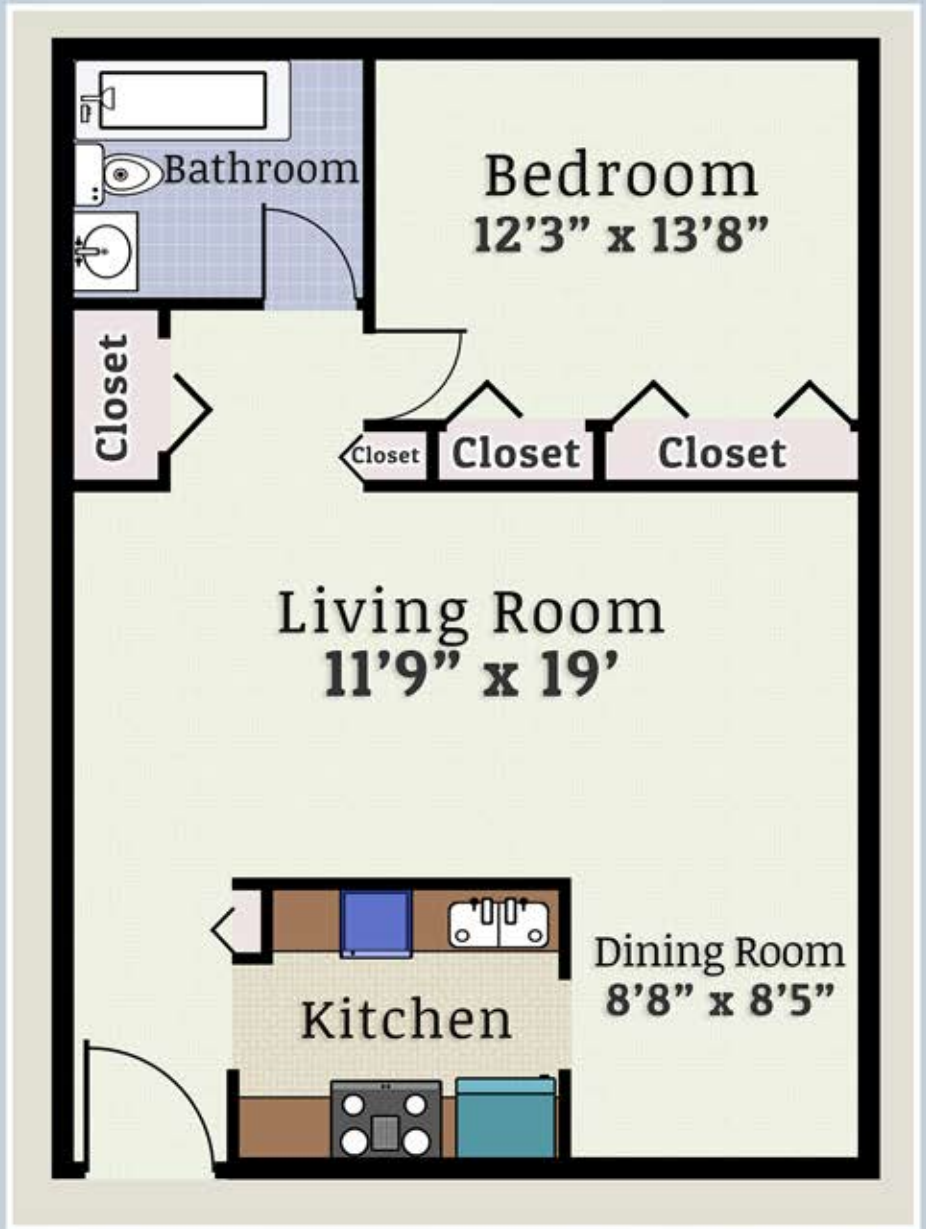

SUMMIT GARDENS 1 BEDROOM 1 BATHROOM

PRICING STARTING AT: **$1010** /MONTH

CLUBHOUSE

Fitness Center, Bar & Grill,
Indoor/Outdoor Pool, Lighted
Tennis Courts, Lighted
Basketball Court, Sand
Volleyball Court,

UTILITIES INCLUDED

Gas
Water
Heat

CABLE (HOTWIRE)

$49.00 Each Month
Includes 70 Channels &
6 Premium HBO Channels

INTERNET (HOTWIRE)

$34.99 Each Month

PET FEES

Cat Fee: $150
(Non-Refundable)
$15 Extra Per Month

NOTES:

SUMMIT PARK COMMUNITIES
8201 HENRY AVENUE PHILADELPHIA, PA 19128

PHONE: 215-482-0788 EMAIL: SUMMITPARK@UCHWEB.COM FAX: 215-482-3145

Summit Gardens
SummitPhilly.com